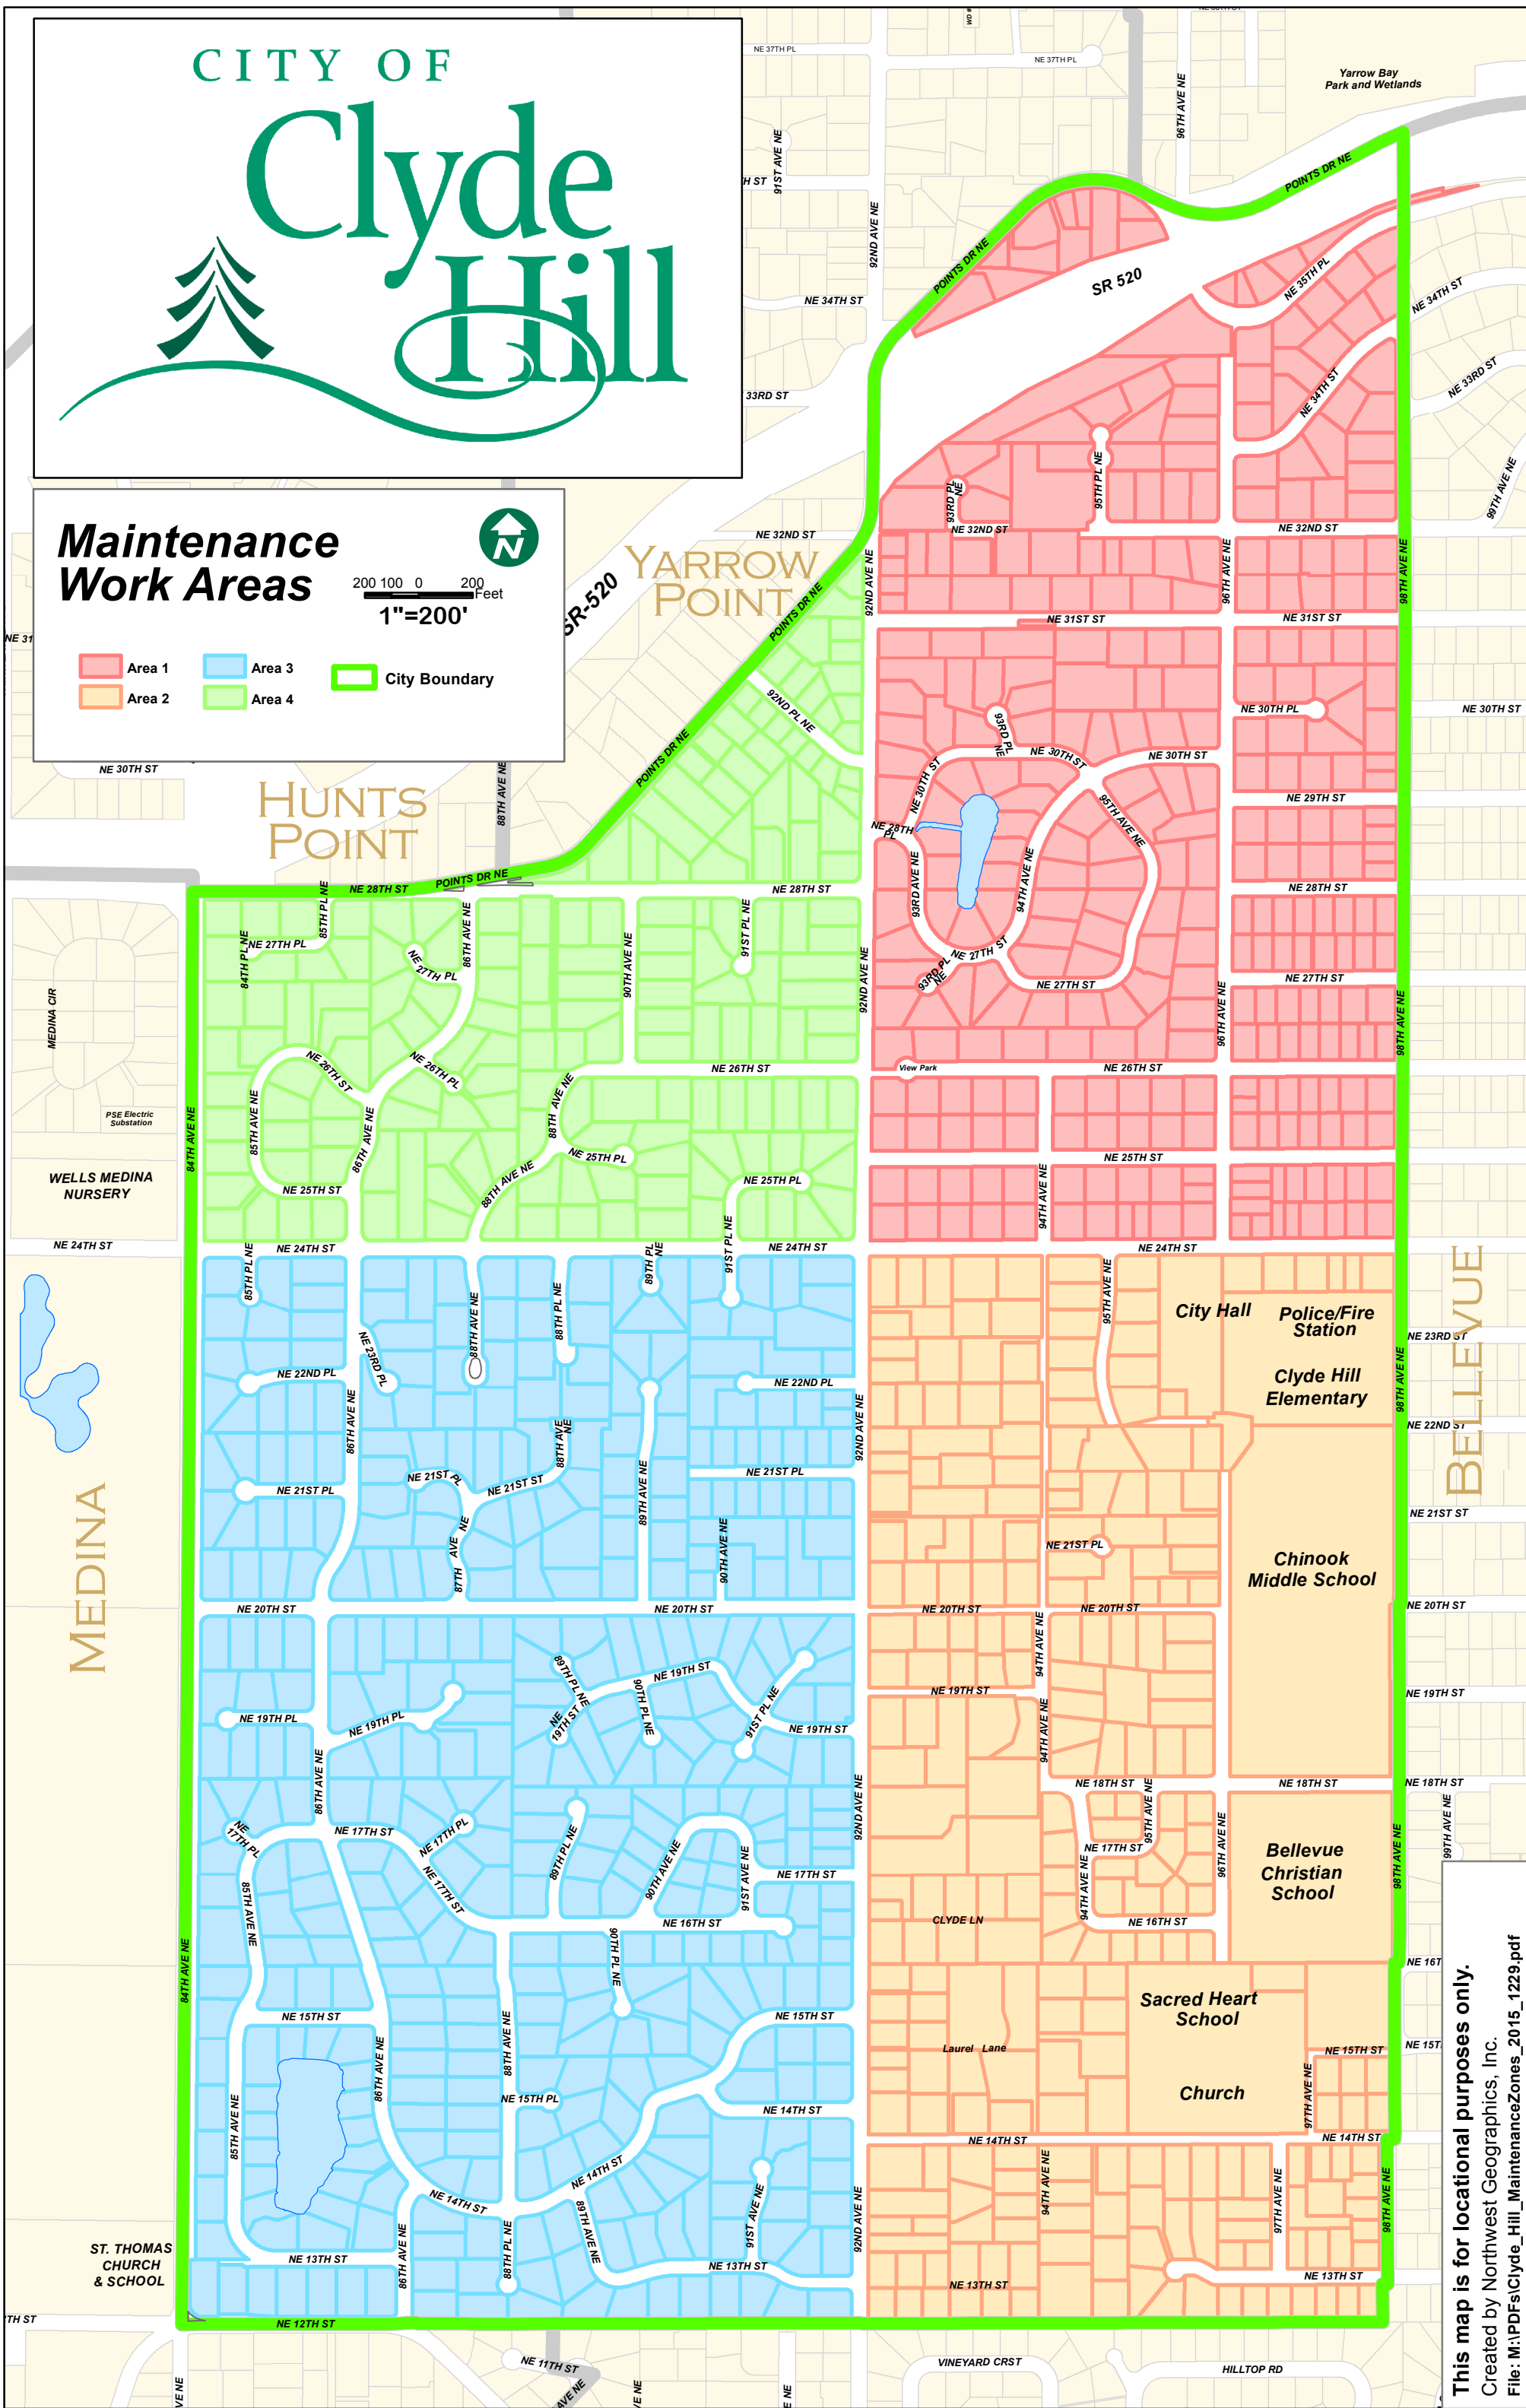

CITY OF Clyde Hill

Maintenance Work Areas

- Area 1
- Area 3
- Area 2
- Area 4
- City Boundary

This map is for locational purposes only.
 Created by Northwest Geographics, Inc.
 File: M:\PDFs\Clyde_Hill_MaintenanceZones_2015_1229.pdf