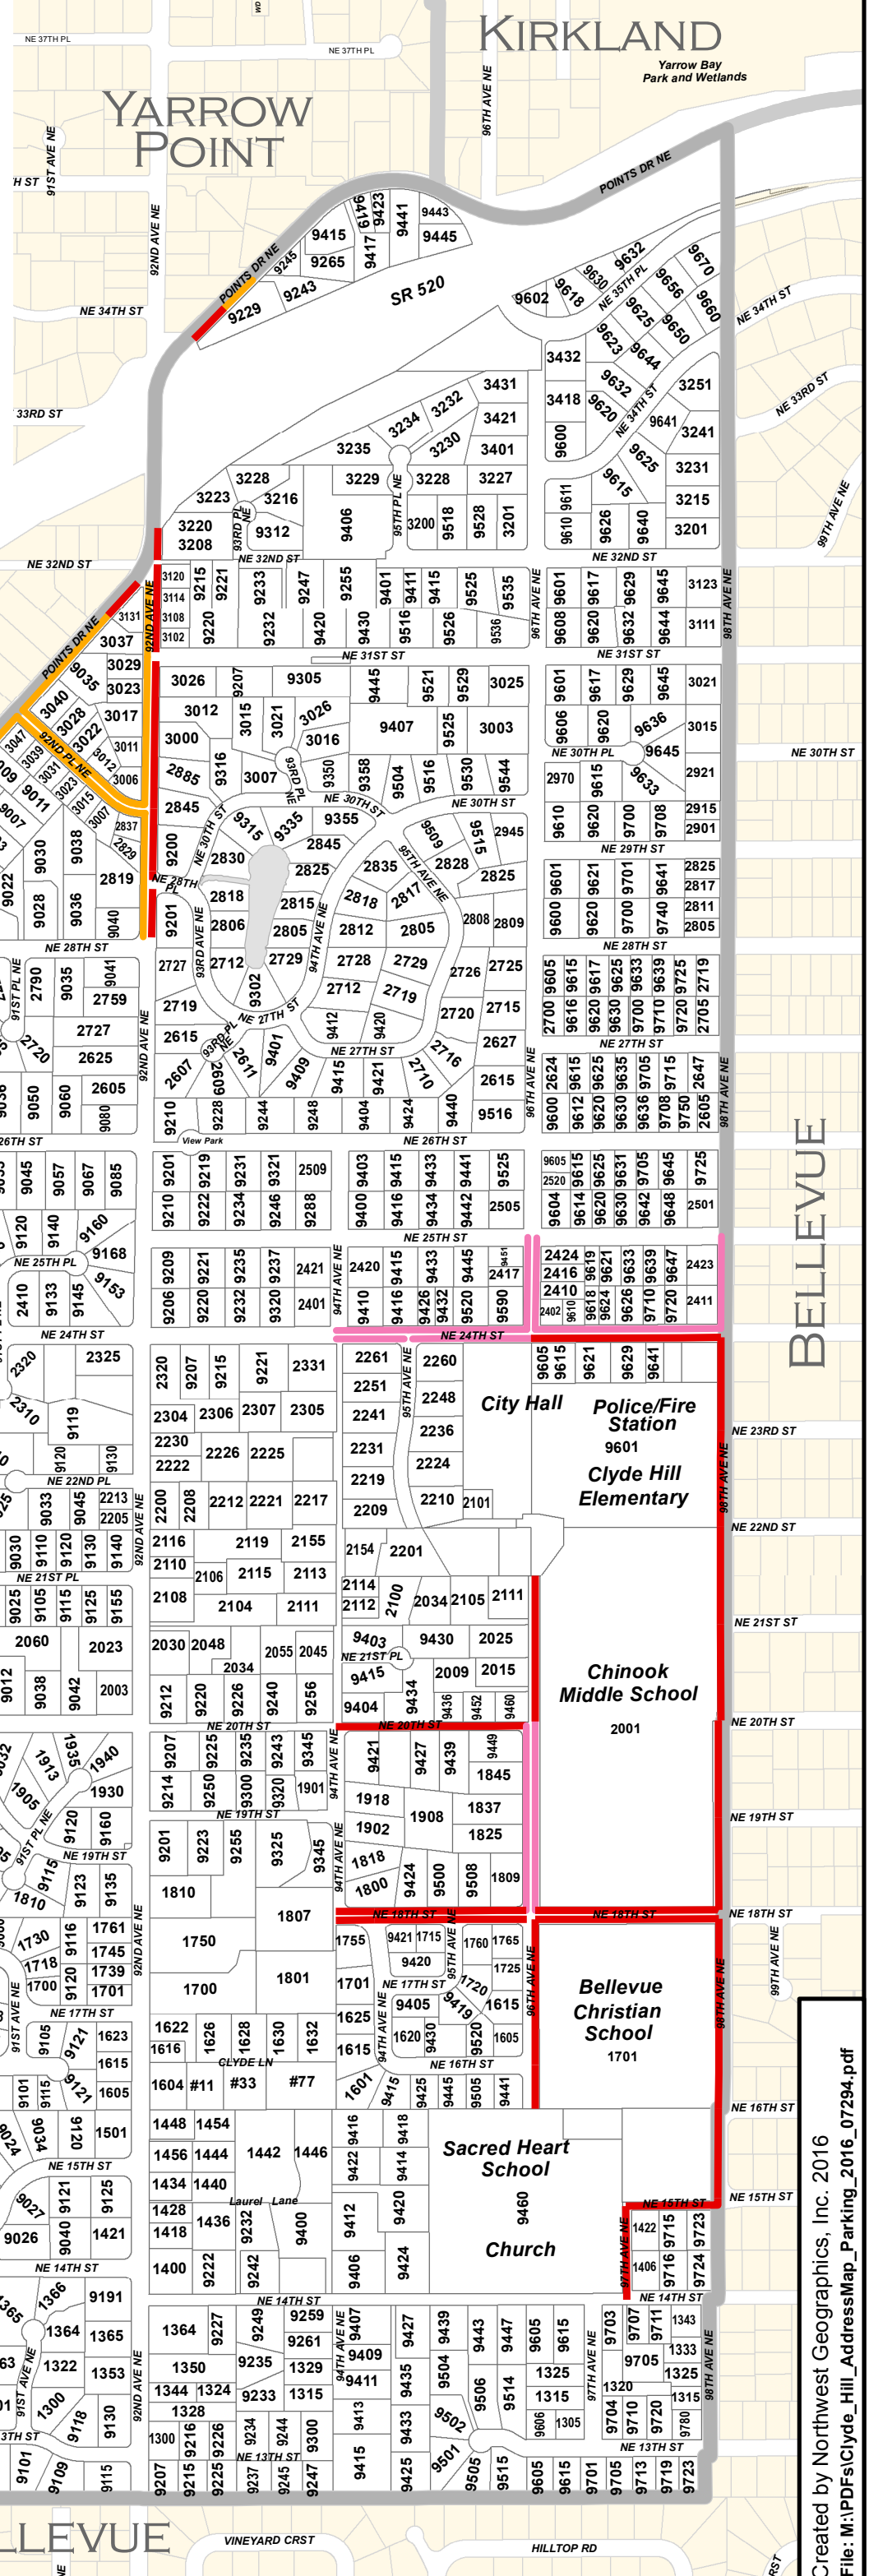

CITY OF Clyde Hill

Parking Designations

No Parking Areas

- 24 Hours
- Time Specific
- 3 Hour Limit

This is not a survey document and is intended for locational purposes only.

HUNTS POINT

MEDINA
WELLS MEDINA NURSERY

MEDINA

ST. THOMAS CHURCH & SCHOOL

City Hall
Police/Fire Station
Clyde Hill Elementary

Chinook Middle School

Bellevue Christian School

Sacred Heart School
Church

BELLEVUE