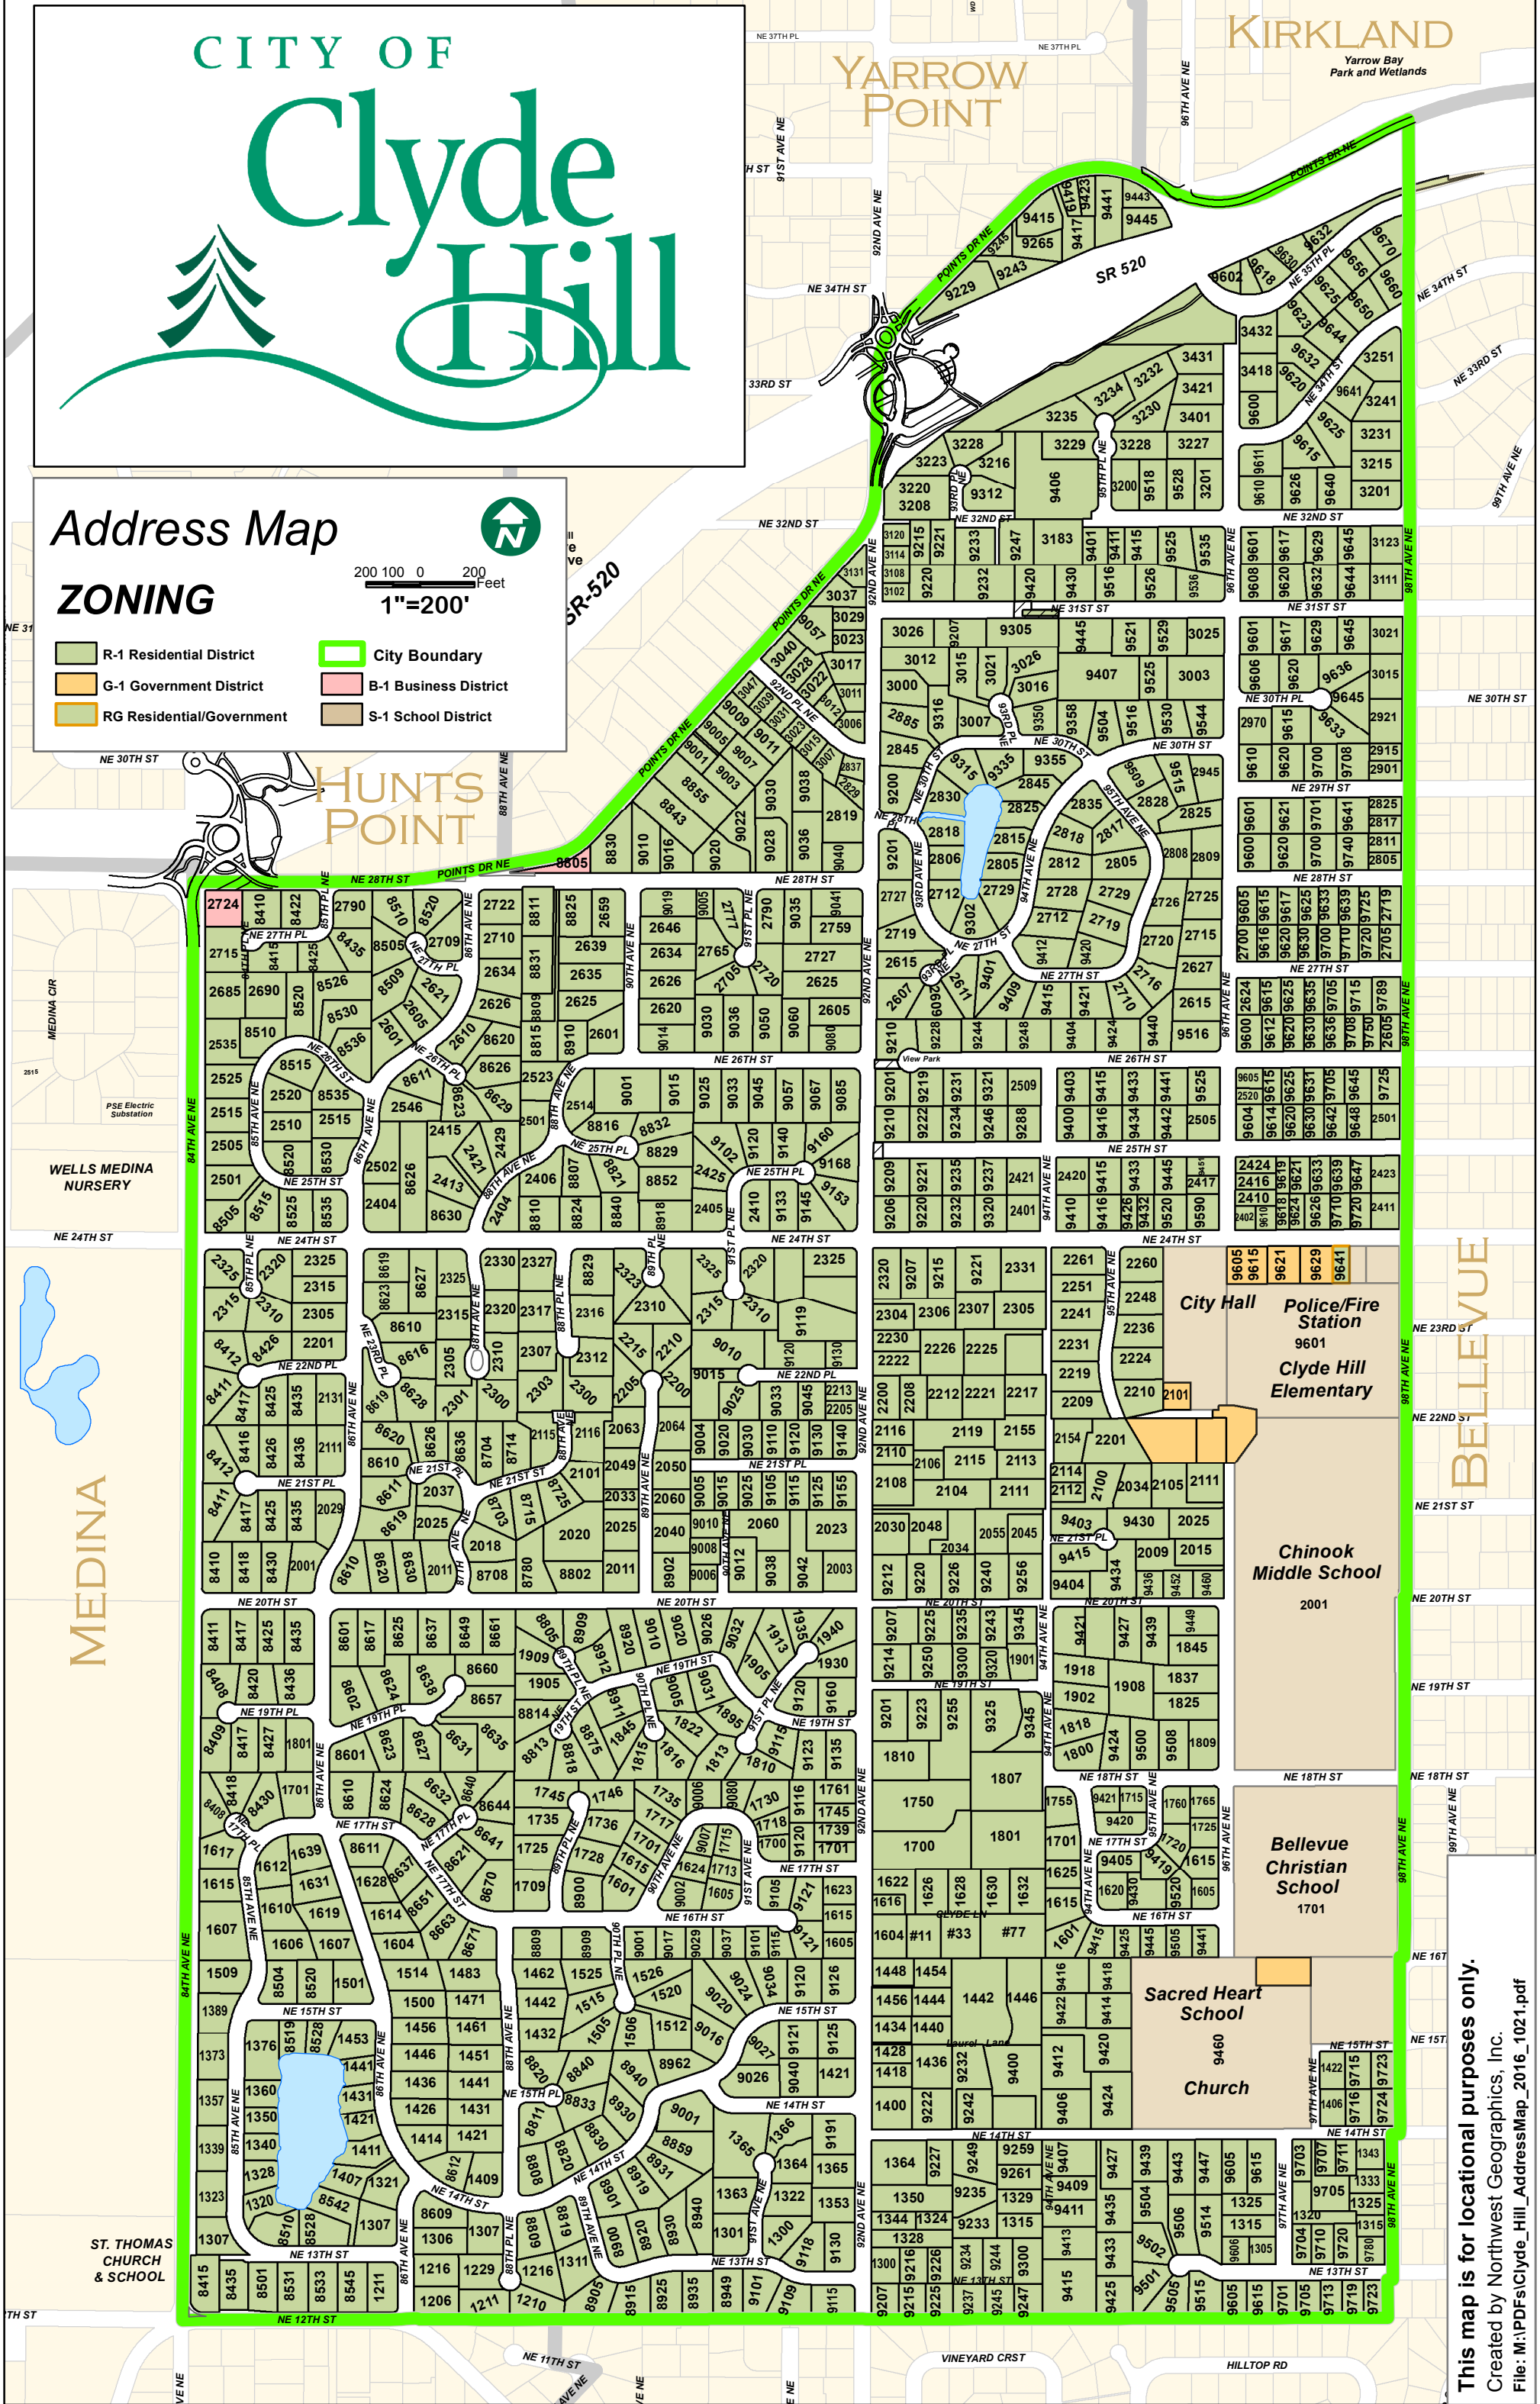

CITY OF Clyde Hill

KIRKLAND
Yarrow Bay Park and Wetlands

YARROW POINT

Address Map

ZONING

200 100 0 200 Feet
1"=200'

- R-1 Residential District
- G-1 Government District
- RG Residential/Government
- City Boundary
- B-1 Business District
- S-1 School District

This map is for locational purposes only.
 Created by Northwest Geographics, Inc.
 File: M:\PDFs\Clyde_Hill_AddressMap_2016_1021.pdf