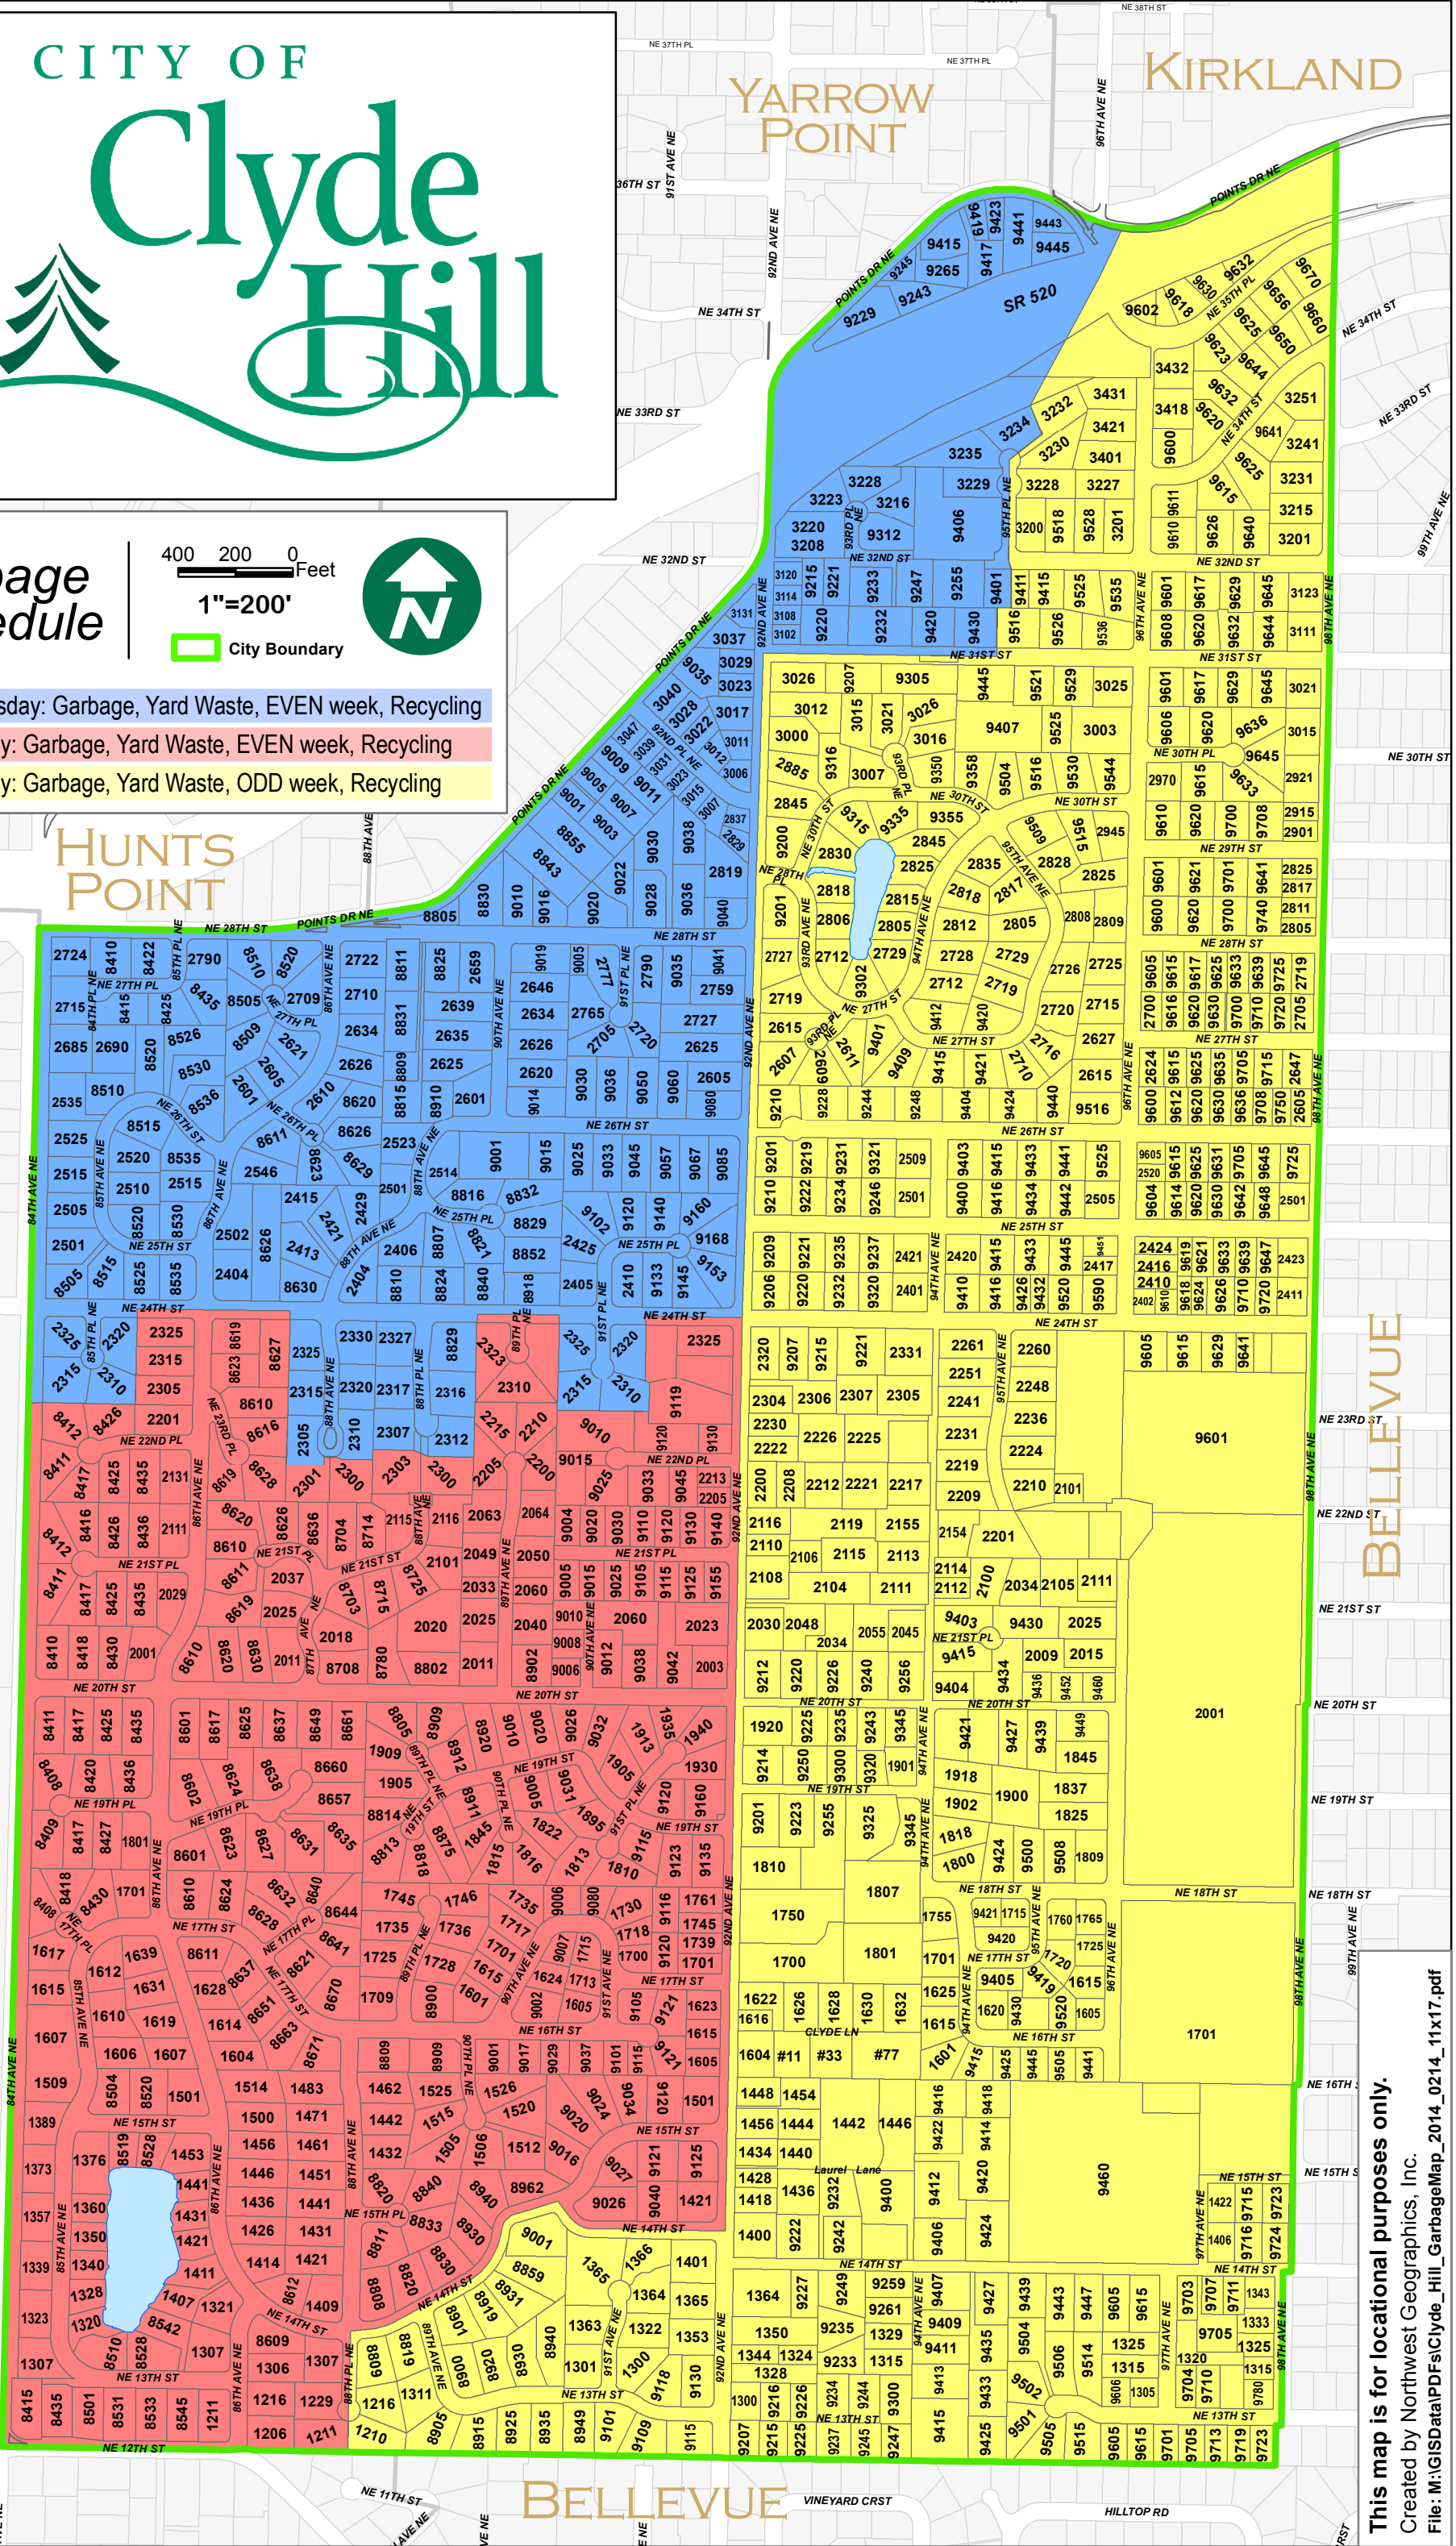

CITY OF

Clyde Hill

Garbage Schedule

400 200 0 Feet
1"=200'

City Boundary

- Thursday: Garbage, Yard Waste, EVEN week, Recycling
- Friday: Garbage, Yard Waste, EVEN week, Recycling
- Friday: Garbage, Yard Waste, ODD week, Recycling

BELLEVEUE

MEDINA

BELLEVEUE

This map is for locational purposes only.
 Created by Northwest Geographics, Inc.
 File: M:\GISdata\PDFs\Clyde_Hill_GarbageMap_2014_0214_11x17.pdf